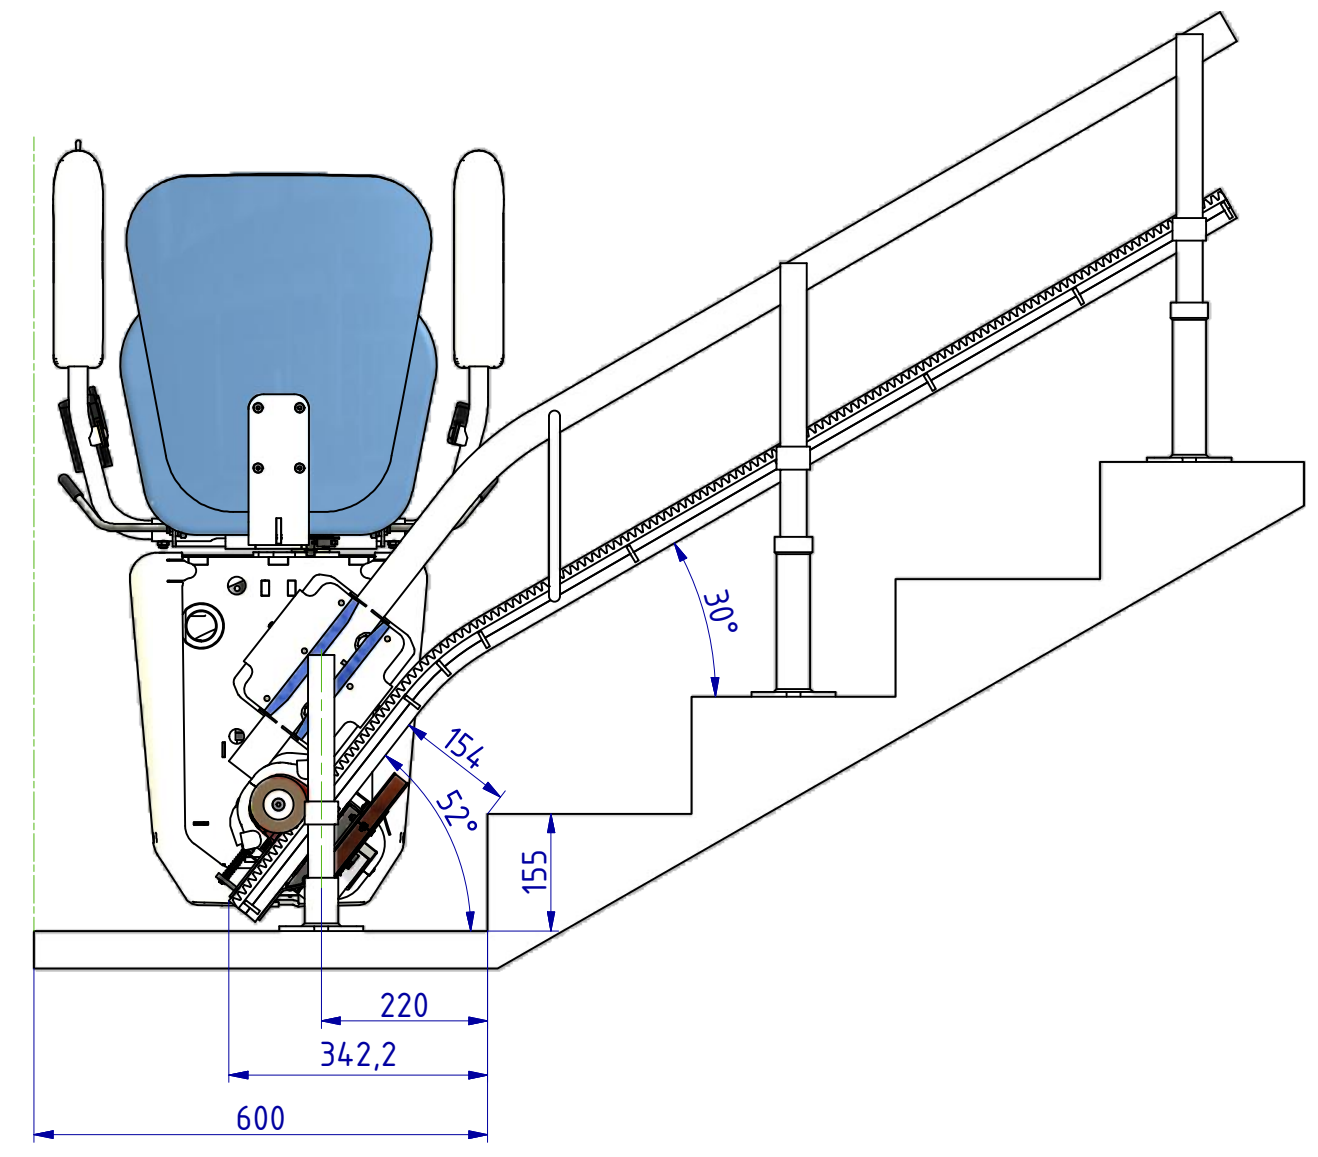

0 50 100

POSITIVE HORIZONTAL CURVE

POSITIVE CLIMBING CURVE

NEGATIVE HORIZONTAL CURVE

**CURVE DIMENSIONS**

**STAIRLIFT ALPHA**

0 50 100

SPACE REQUESTED FOR LOWER STOP