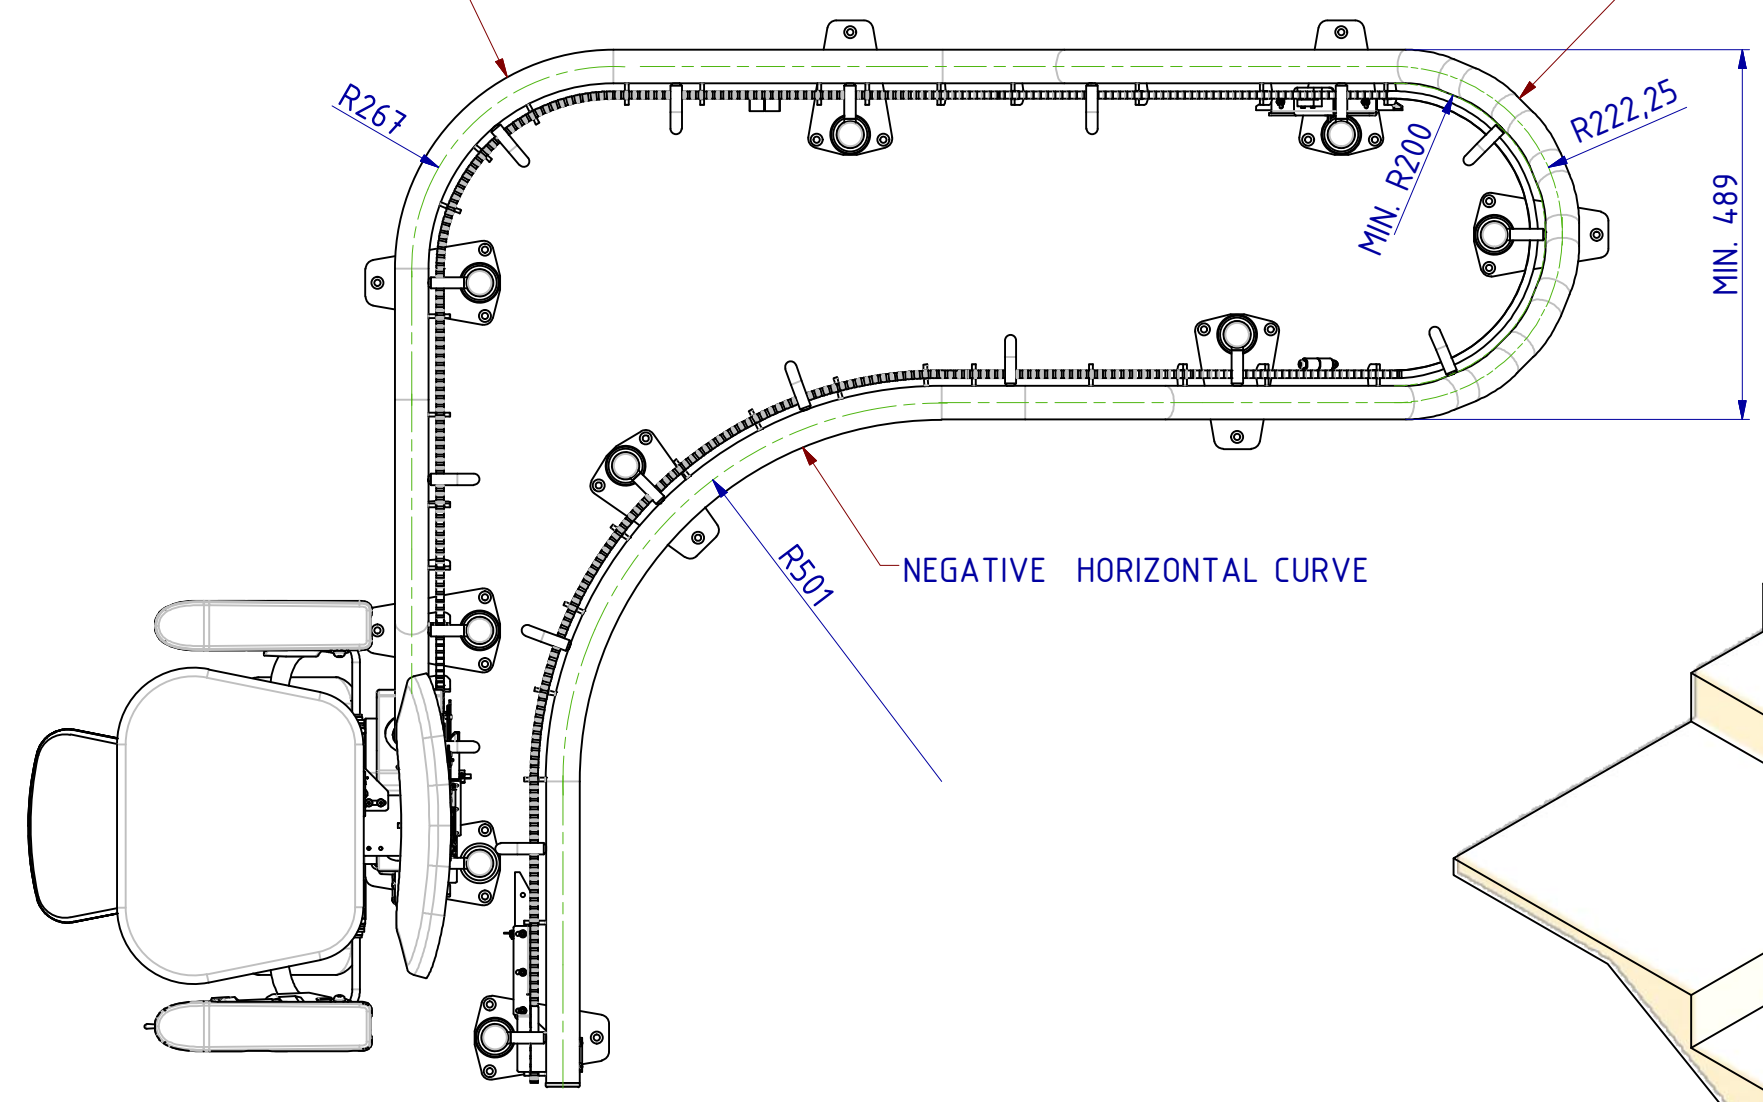

0 50 100

POSITIVE HORIZONTAL CURVE

POSITIVE CLIMBING CURVE

NEGATIVE HORIZONTAL CURVE

**CURVE DIMENSIONS**

**STAIRLIFT ALPHA**

0 50 100

SPACE REQUESTED FOR LOWER STOP

**STEEP START**

**STAIRLIFT ALPHA**