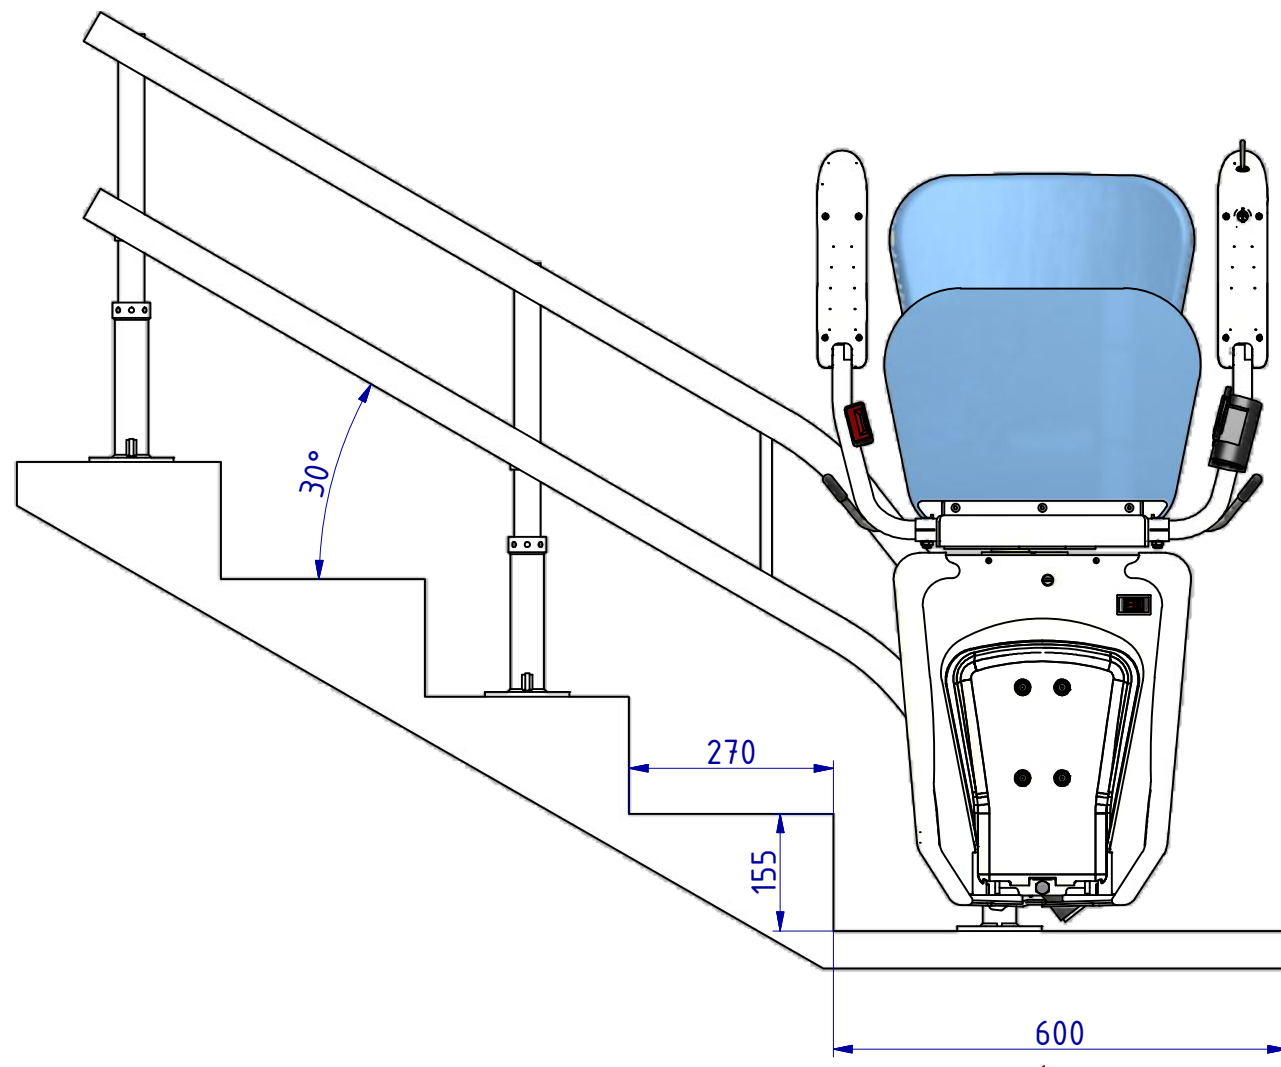

0 50 100

POSITIVE HORIZONTAL CURVE

POSITIVE CLIMBING CURVE

NEGATIVE HORIZONTAL CURVE

**CURVE DIMENSIONS**

**STAIRLIFT ALPHA**

0 50 100

SPACE REQUESTED FOR LOWER STOP

**STEEP START**

**STAIRLIFT ALPHA**