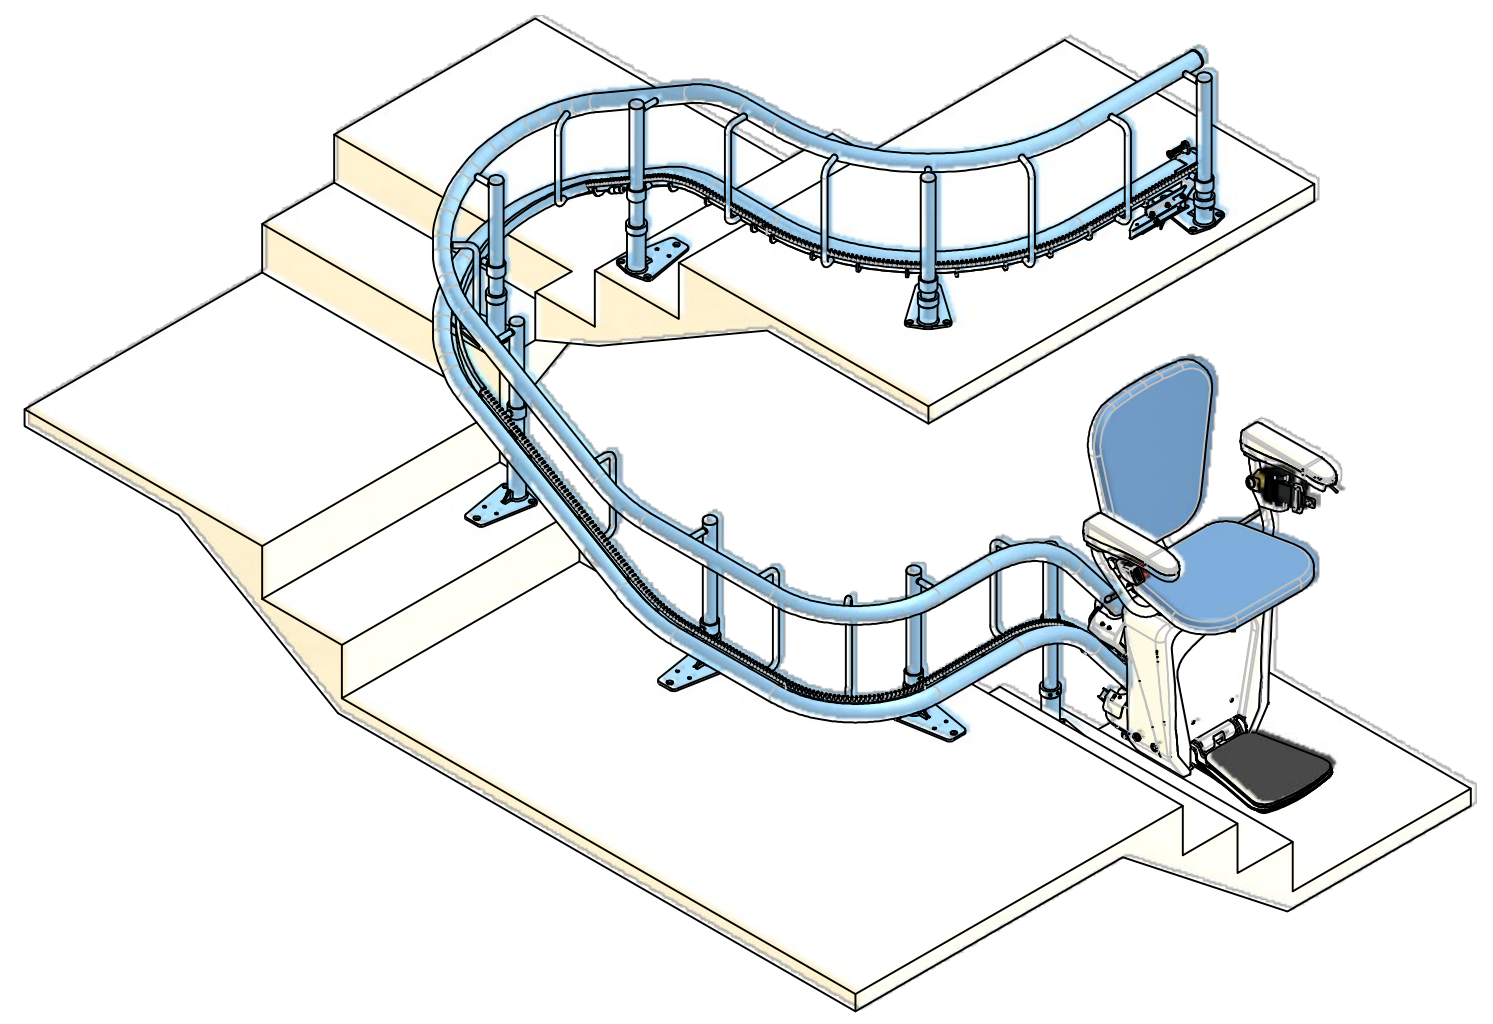

0 50 100

POSITIVE HORIZONTAL CURVE

POSITIVE CLIMBING CURVE

NEGATIVE HORIZONTAL CURVE

**CURVE DIMENSIONS**

**STAIRLIFT ALPHA**

0 50 100

SPACE REQUESTED FOR LOWER STOP

**STEEP START**

**STAIRLIFT ALPHA**